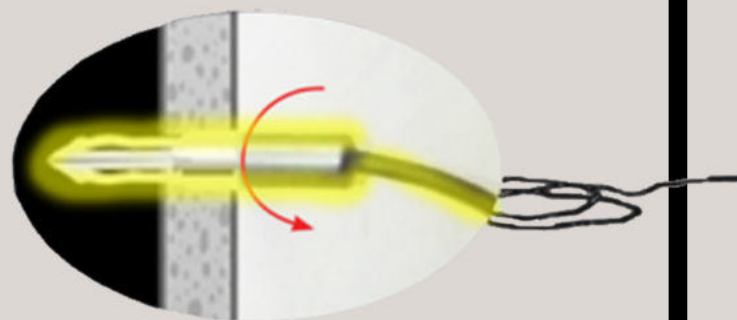

Vastuworld Vortex Harmoniser VVH Ying

Interior Geopathic Reversers

VVH Ying is an interior solution for controlling geopathic stresses. When installed in an apartment or office on higher floors, it brings in the essential earth energies up and provides necessary missing earth. It works on the theory of implosion and is the most effective device for home cleansing.

**Perfect Geopathic Reverser
for dead spaces in
apartments, offices, places
built above ground,
multistories houses, built
above graveyards, etc.**

**Used for small spaces up to
20 meter diameter or 300
sqm.**

**Absorbs environmental
geopathic stresses and
brings in earth energy.**

**For a small single-family
dwelling, one VVH Ying is
sufficient.**

**VVH Ying
Table Top Harmonizer**

Anchorage in wall for earthing